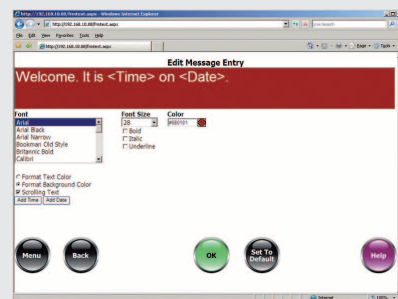

Integration of individual text messages