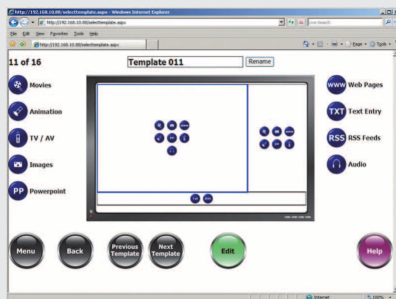

Multi-screen design