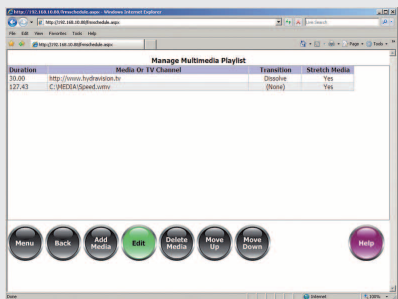

Playlist management