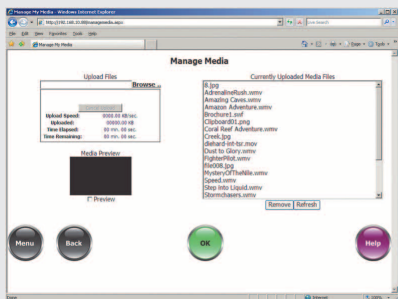

Specifications:

- **Motherboard:** BIOSTAR TA780G M2+
- **CPU:** AMD Socket AM2 Athlon TM 64 x2 x 250
- **Chipset:** AMD ® 780Gb
- **Memory:** 1GB, DDR3 RAM, 4 x DDR3 DIMM Memory Slot (Max 4GB)
- **Graphics Controller:** Integrated in ATI Radeon HD3200 Chipset, supports all common resolutions up to 1920x1080 including 720p, 1080i and 1080p
- **Integrated Video:** ATI Radeon HD3200 GPU, up to 512MB
- **LAN (Local Area Network):** Realtek 8168C/8111C on-chip, supports 1 Gbps
- **Audio:** ATI 791A Realtek High Definition Audio
- **Storage:** 1 x 160 GB 2½" SATA II hard disk drive
- **Power:** 100-240 AC Input (Auto switch)
- **Connectors:**
  - 1X DVI / HDMI
  - 4X USB
  - 1X VGA
  - 1X RS-232
  - 1x LAN, 10/100/1000
  - 2x Audio 5.1 + HDMI audio output

Media file upload