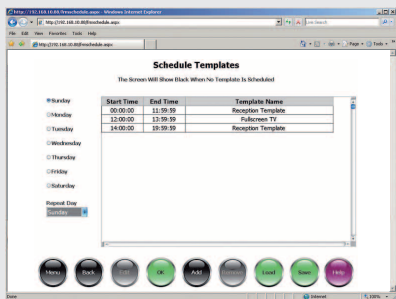

## Top Features

- » Comfortable plug-and-play solution
- » Easy to operate
- » Simple and intuitive user interface
- » Pre-designed display templates facilitate the creation of your own Digital Signage program by combining various content such as promotional spots, customer information, third-party advertising, news or weather forecasts
- » Easy design of individual display templates for maximum flexibility
- » For stand-alone installations or fully networked solutions
- » Remote control via web browser possible
- » Supports a large variety of content formats:
  - Still and moving images
  - Videos
  - Flash animation
  - Ticker tape messages
  - PowerPoint presentations
  - Streamed images
  - Websites
  - RSS
  - Optional live TV feeds
  - 5.1 audio playback

Media file upload

Multi-screen design

Integration of individual text messages

Playlist management

Playlist scheduling

made by

**Kinoton GmbH**  
 Industriestrasse 20a  
 82110 Germering / Germany  
 Phone +49 (0)89 894446-0  
 Fax +49 (0)89 8402002  
 welcome@kinoton.de  
 www.litefast-display.com